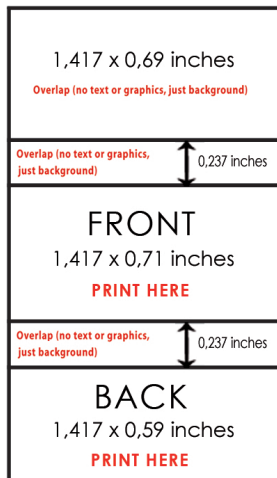

# BU 100 - Mini Chocolate Rectangles

- Please extend bleed 1/16" around all borders
- Artwork must be 300 DPI or more
- EPS, PDF , JPG and Tiff files only
- All Text converted to curves.